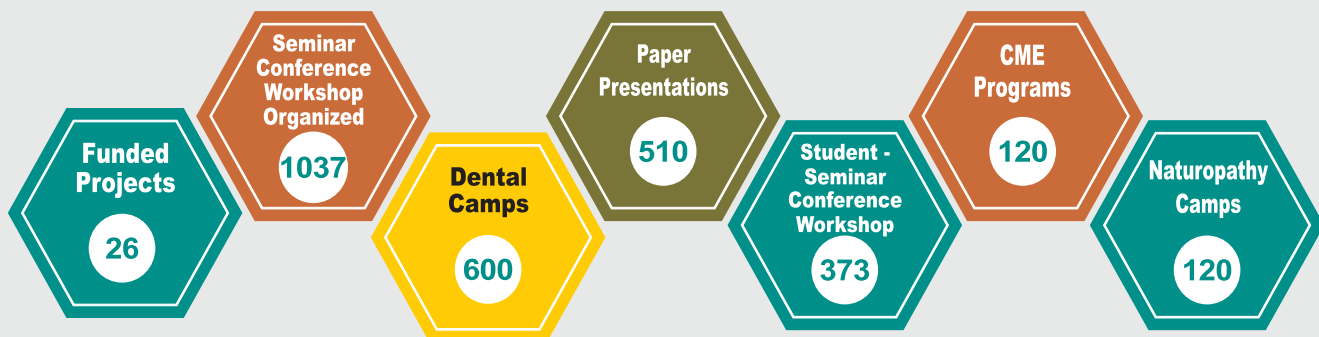

Highlights of Medical, Naturopathy, Dental, Pharmacy, Nursing, Physiotherapy & Allied Health Science Colleges

(Academic Achievements in Last 3 years)

The TN Dr. MGR Medical University Gold Medals